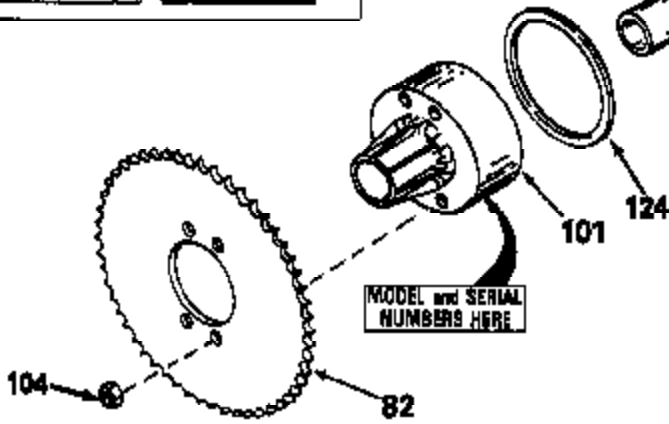

JOIST

SICHER IST DAS:
DAS ORIGINAL

47	48
47A	48A
47B	48B
47C	48C
47D	48D
47E	48E
47H	48H
47L	48L

47M	48M
47P	48P
47R	48R
47V	48V
47W	48W
47X	48X

Ref #	Part Number	Qty	Description
13	778067		Gear, Bevel (16 teeth)
14	778068		Gear, Pinion (16 teeth)
17	786040		Pin, Drive
26	788038		Ring, Retaining
31	780001		Washer (3/4" ID x 1-1/2" OD x 1/16" t hick)
31A	780096		Washer, Thrust
47E	774174A		Axle (11-3/4" long) (Incl. No. 26)
48E	774175A		Axle (14-3/8" long) (Incl. No. 26)
82	786043		Sprocket. No Teeth 54. O.D. 8.823
82	786051		Sprocket. No Teeth 60. O.D. 9.841
82	786070		Sprocket. No Teeth 48. O.D. 7.920
82	786041A		Sprocket. No Teeth 45. O.D. 7.389
82	786042	100-125	Sprocket. No Teeth 40. O.D. 6.650
90	788067B	Peerless	Grease (32 oz. bottle Bentonite greas e)
101	774073		Differential Carrier Hsg (Incl. 137)
102	774073		Differential Carrier Hsg (Incl. 139)
103	792041		Screw, 5/16-18 x 3-3/4"
104A	792061		Washer, Flat, 5/16"
104	792042		Nut, Lock, 5/16-18 (Use as required)
137	780077		Bushing (3/4" ID x 1-1/16" OD x 2-1/1 6" long)
139	780077		Bushing (3/4 ID x 1-1/16" OD x 2-1/16 " long)