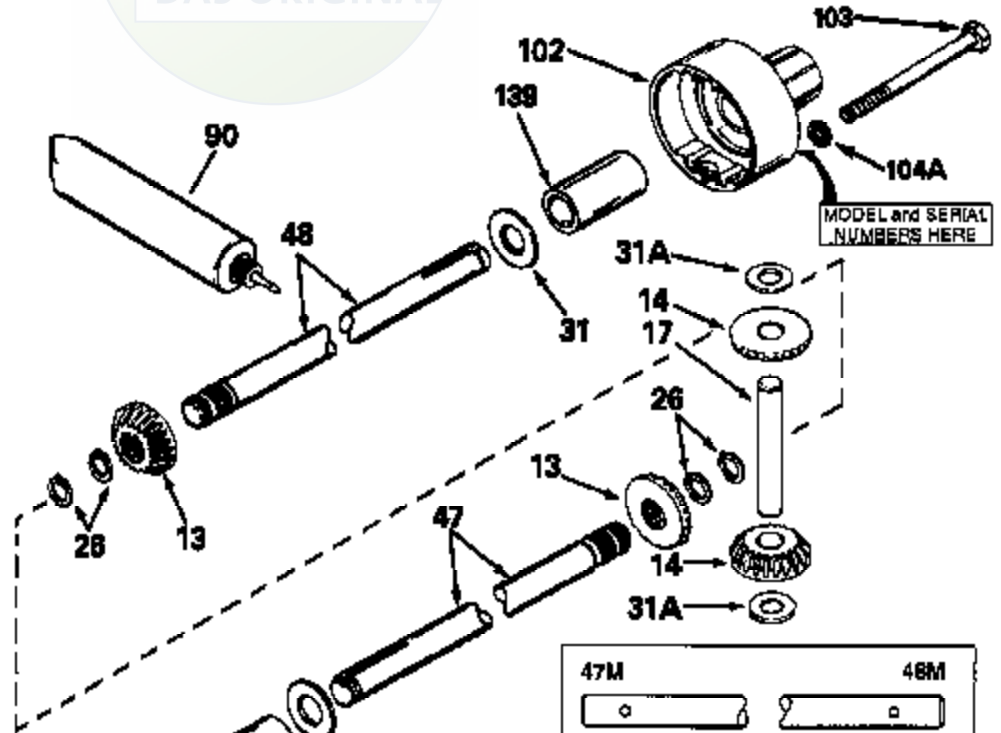

JOIST

SICHER IST DAS:
DAS ORIGINAL

47	48
47A	48A
47B	48B
47C	48C
47D	48D
47E	48E
47H	48H
47L	48L

47M	48M
47P	48P
47R	48R
47V	48V
47W	48W
47X	48X

Ref #	Part Number	Qty	Description
13	778067		Gear, Bevel (16 teeth)
14	778068		Gear, Pinion (16 teeth)
17	786040		Pin, Drive
26	788038		Ring, Retaining
31	780001		Washer (3/4" ID x 1-1/2" OD x 1/16" t hick)
31A	780096		Washer, Thrust
47E	774174A		Axle (11-3/4" long) (Incl. No. 26)
48E	774175A		Axle (14-3/8" long) (Incl. No. 26)
82	786043		Sprocket. No Teeth 54. O.D. 8.823
82	786051		Sprocket. No Teeth 60. O.D. 9.841
82	786070		Sprocket. No Teeth 48. O.D. 7.920
82	786041A		Sprocket. No Teeth 45. O.D. 7.389
82	786042	100-125	Sprocket. No Teeth 40. O.D. 6.650
90	788067B	Peerless	Grease (32 oz. bottle Bentonite greas e)
101	774073		Differential Carrier Hsg (Incl. 137)
102	774073		Differential Carrier Hsg (Incl. 139)
103	792041		Screw, 5/16-18 x 3-3/4"
104A	792061		Washer, Flat, 5/16"
104	792042		Nut, Lock, 5/16-18 (Use as required)
137	780077		Bushing (3/4" ID x 1-1/16" OD x 2-1/1 6" long)
139	780077		Bushing (3/4 ID x 1-1/16" OD x 2-1/16 " long)